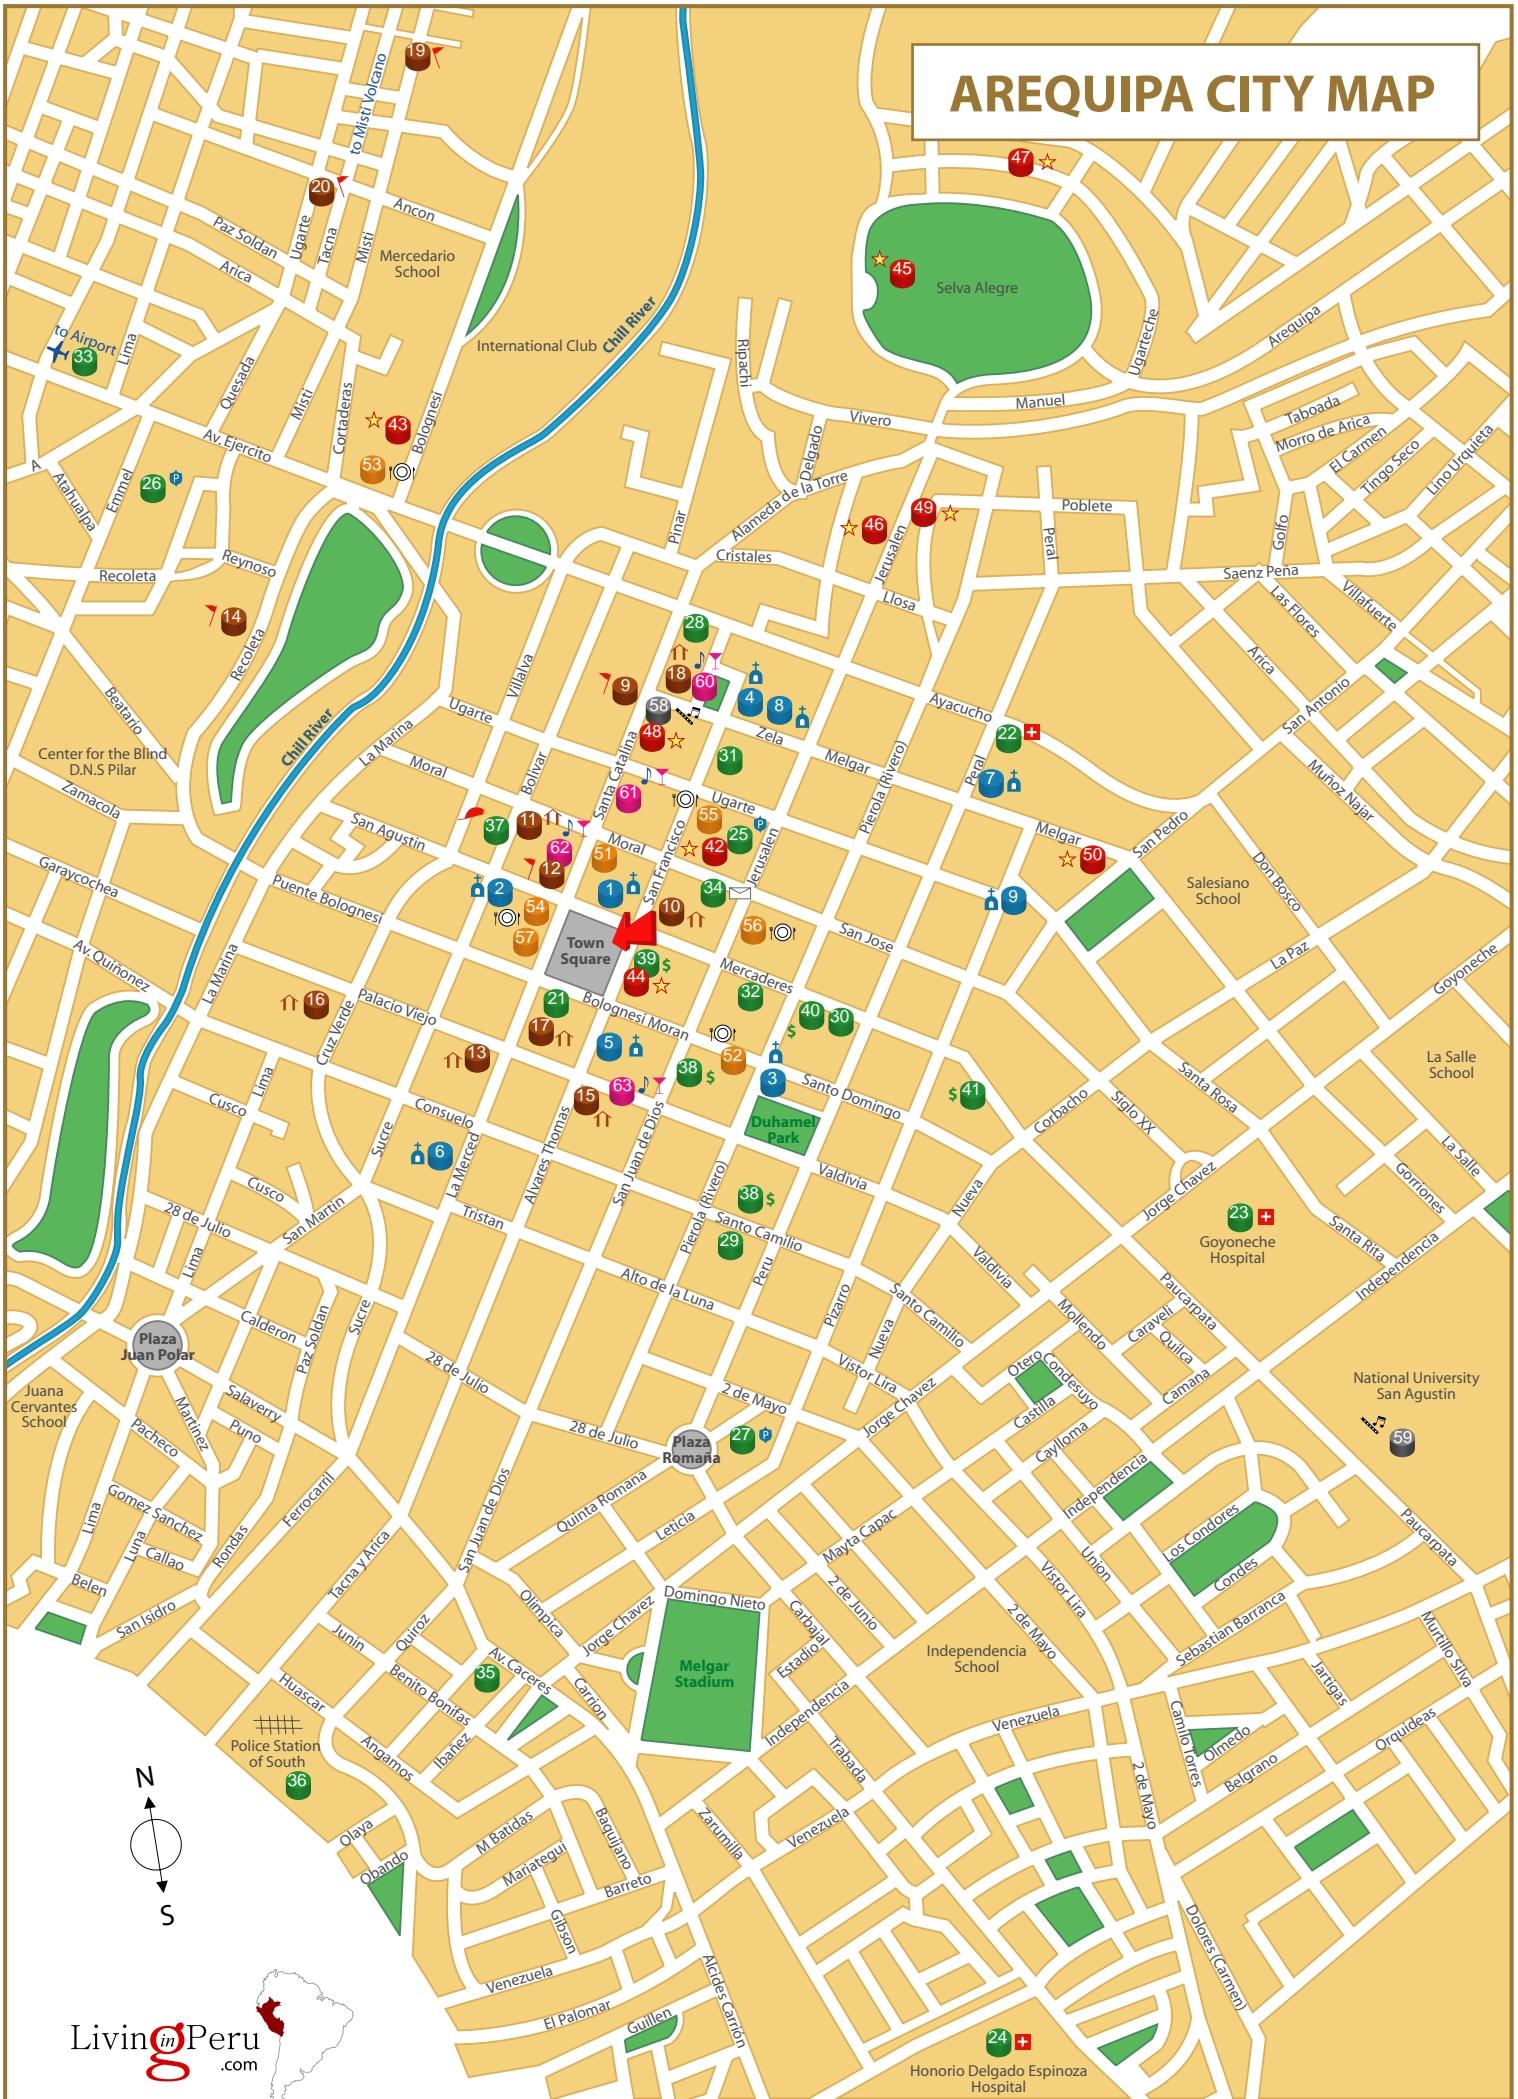

# AREQUIPA CITY MAP

## CHURCHES

- 1 Cathedral
- 2 San Agustin
- 3 Santo Domingo
- 4 San Francisco
- 5 La Compañia
- 6 La Merced
- 7 Santa Teresa
- 8 Tercera Orden
- 9 Santa Marta

## MUSEUMS / TOURIST SITES

- 9 Santa Catalina Convent
- 10 Ricketts House
- 11 Moral House
- 12 Ichiberry House / Chavez de la Rosa Cultural Complex
- 13 Goyeneche House
- 14 Monasterio de la Recoleta
- 15 Archeological Museum of the University of San Agustin
- 16 Archeological Museum of the University of Santa Maria
- 17 Santuarios Andinos Museum
- 18 Municipal Museum
- 19 Misti Volcano
- 20 Yanahuara Lookout

## RESTAURANTS

- 51 Brunno Pizzeria
- 52 Astoria
- 53 Pizzerias Presto
- 54 Boveda San Agustin
- 55 El Jurko
- 56 Sol de Mayo
- 57 La Serenata